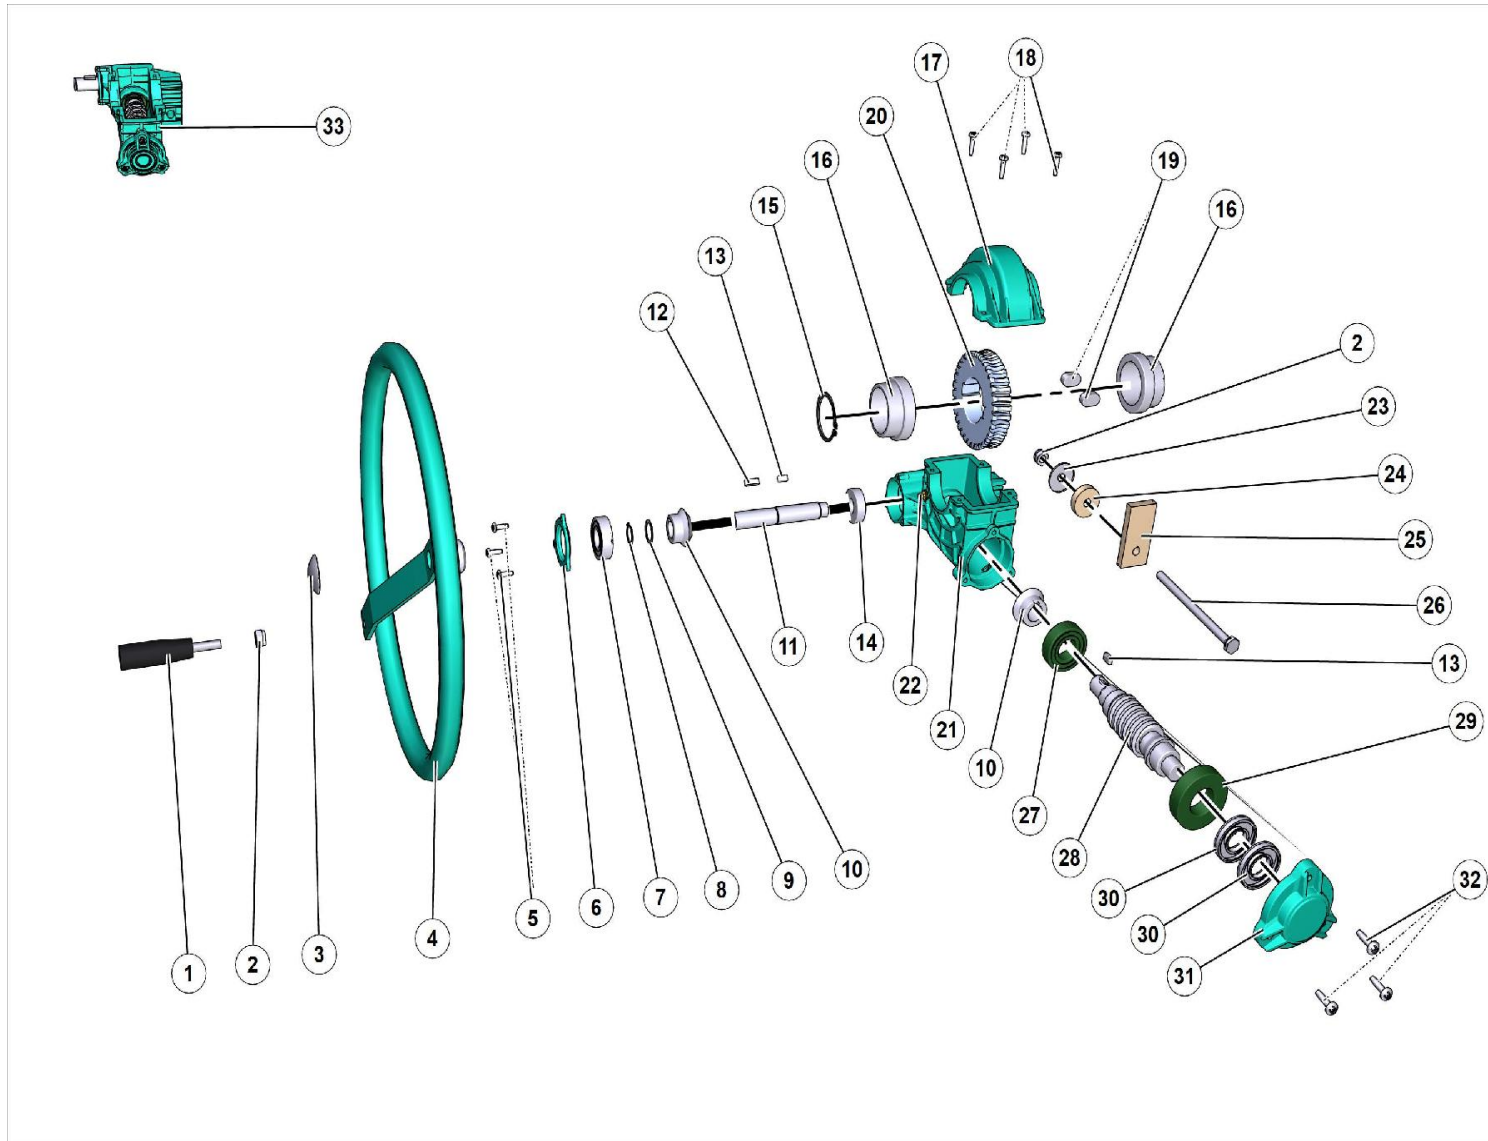

DRUM REDUCTION UNIT

N.	CODE	DESCRIPTION	UM	QTY
1	3206748	HANDLE	PZ	1
2	2223920	SELF-LOCKING NUT	PZ	2
3	3234355	STOP RING Z WITH CAP D.20 INOX	PZ	1
4	3228750	HANDWHEEL SYNTESI	PZ	1
5	2222465	SCREW	PZ	3
6	3234642	REDUCER COVER	PZ	1
7	2204560	Bearing	PZ	1
8	2227320	CIRCLIP	PZ	1
9	3227876	WASHER	PZ	1
10	3213264	PINION/CONC.MIXER	PZ	2
11	3208771	SHAFT/CONC.MIXER	PZ	1
12	2229300	KEY/CONC.MIXER	PZ	1
13	2229259	KEY	PZ	2
14	3232764	Bearing	PZ	1
15	2227205	STOP RING	PZ	1
16	3208770	PIN	PZ	2
17	3234640	CAP/CONC.MIXER	PZ	1
18	2222467	SCREW	PZ	4
19	3208776	PIN	PZ	2
20	3208773	GEAR WHEEL/CONC.MIXER	PZ	1
21	3234639	REDUCTION GEAR CASING	PZ	1