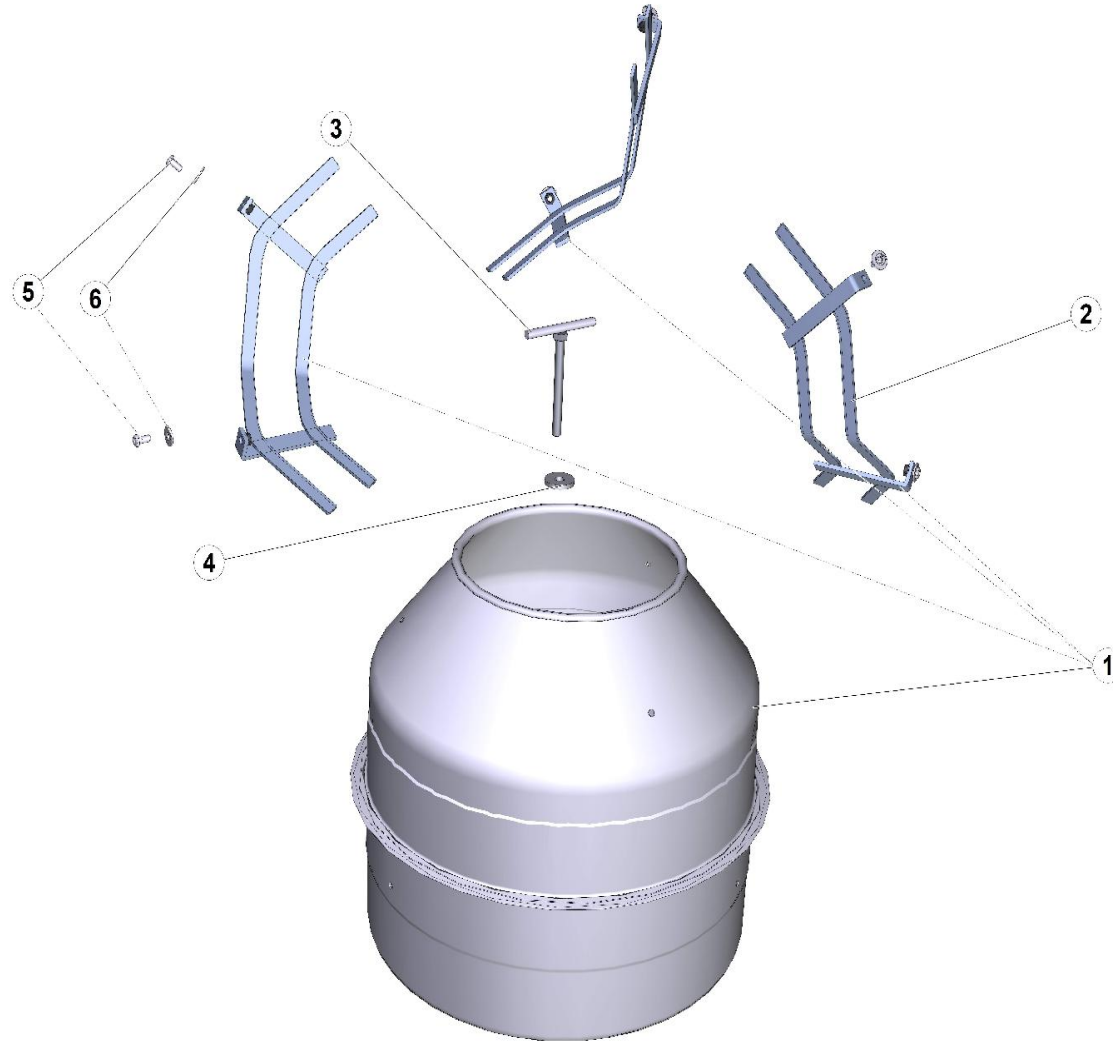

DRUM

A

N.	CODE	DESCRIPTION	UM	QTY
1	3206635	DRUM/CONC.MIXER	PZ	1
2	2250089	Mixing blade	PZ	3
3	3210467	LEVER/CONCRETE MIXER	PZ	1
4	3210466	WASHER/CONCRETE MIXER	PZ	1
5	3231552	SCREW 10.9 7380 12X25	PZ	6
6	3201698	WASHER		6