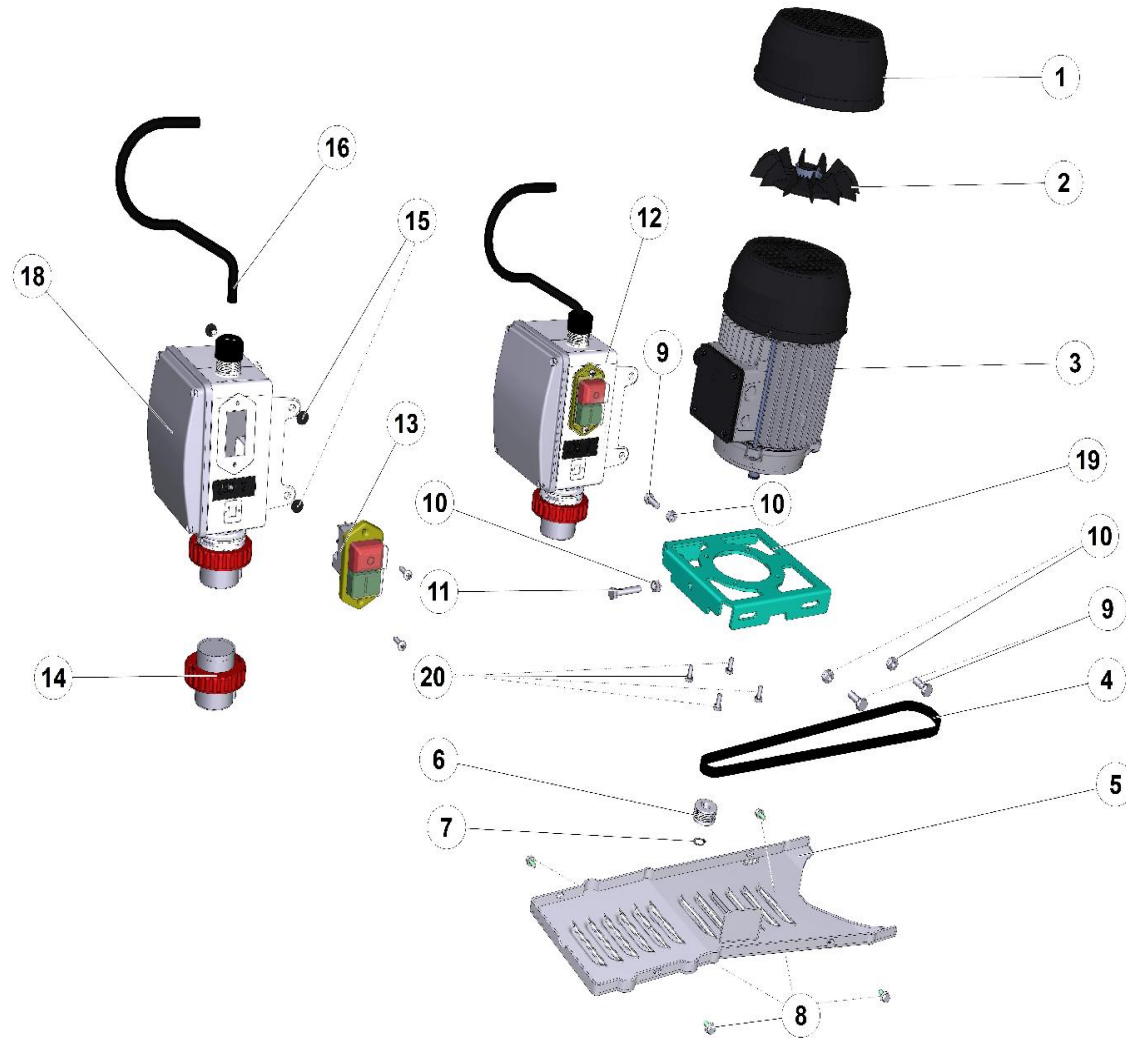

MOTOR ELECTRIC PANEL

N.	CODE	DESCRIPTION	UM	QTY
1	3209369	Fan cover	PZ	1
2	2291453	FAN	PZ	1
3	3209560	MOTOR	PZ	1
4	3235727	BELT	PZ	1
5	3209005	GUARD/CONCRETE MIXER	PZ	1
6	3208828	PULLEY/CONC.MIXER	PZ	1
7	2227214	STOP RING	PZ	1
8	3225750	BOLT/SAW	PZ	4
9	2222060	SCREW	PZ	2
10	2223570	NUT	PZ	5
11	2222190	SCREW	PZ	1
12	3228320	ELECTRIC PANEL SY300-350 380V-50HZ	PZ	1
13	3228761	SWITCH	PZ	1
14	3226730	PLUG		1
15	3211175	ALUMINUM RIVET 4.8X16 T16	PZ	4
16	3228763	ELECTRICAL CABLE 380V S190-250-300-350	PZ	1
18	3228753	Control panel casing S 300-350	PZ	1
19	3209006	SUPPORT	PZ	1
20	2222002	SCREW	PZ	4