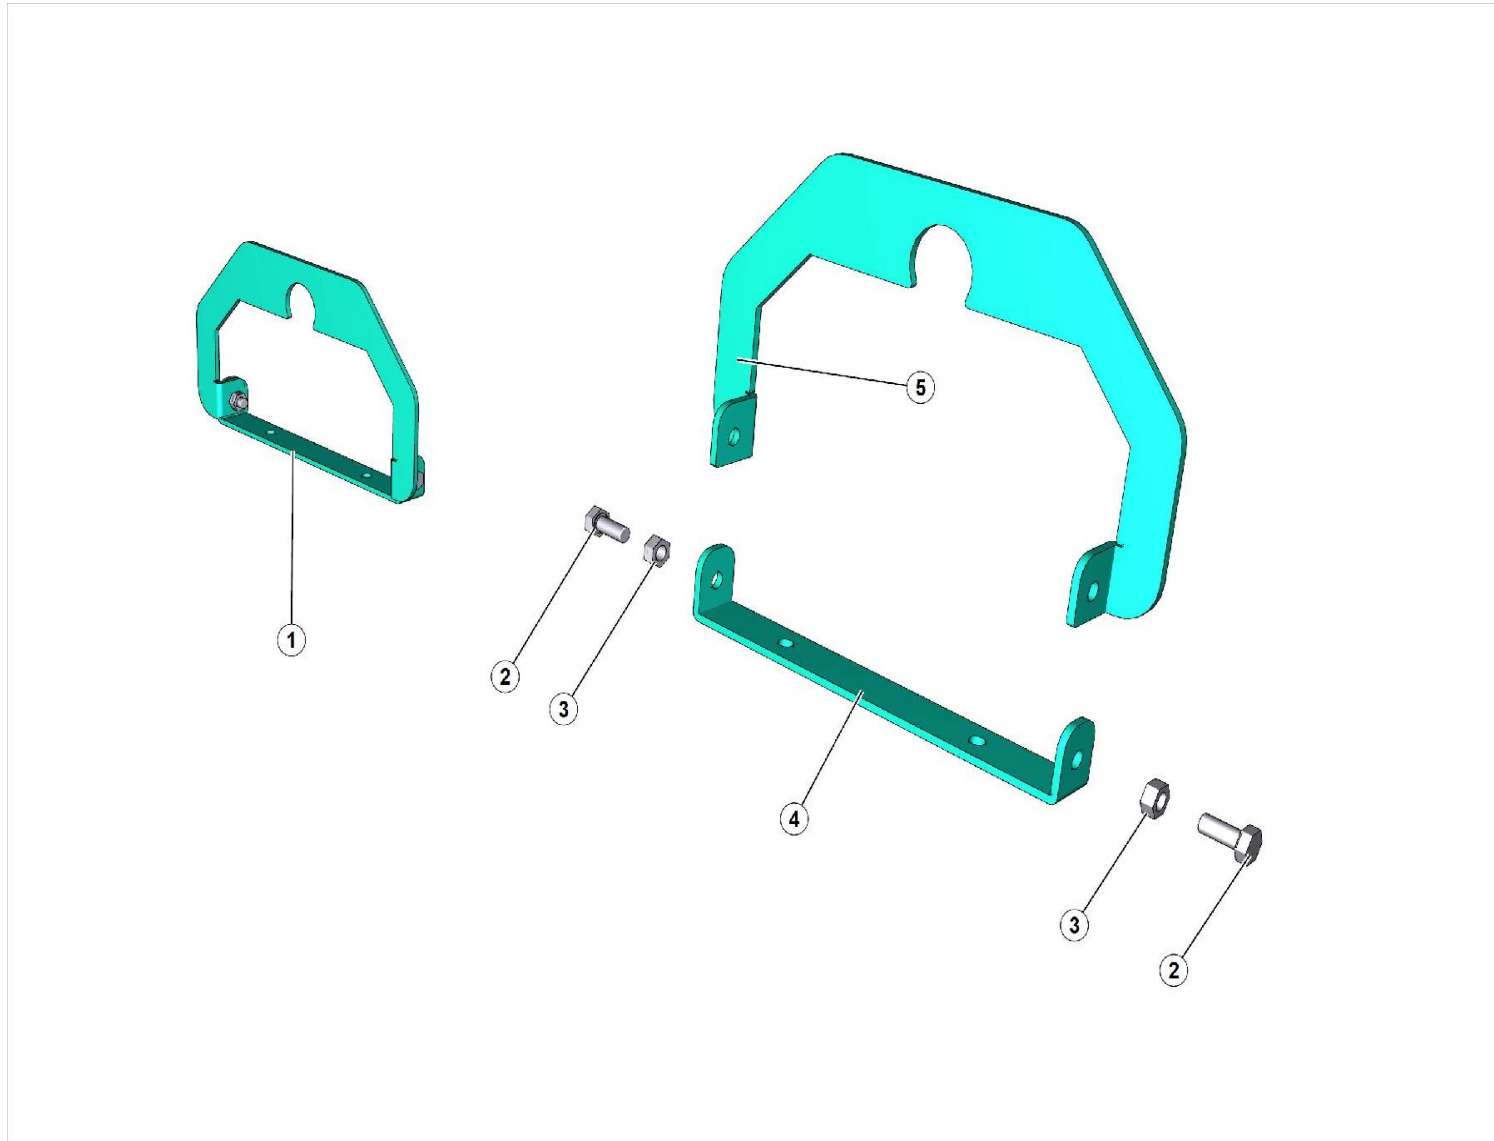

LIFTING HOOK

N.	CODE	DESCRIPTION	UM	QTY
1	1107682			1
2	2222060	SCREW	PZ	2
3	2223923	LOCK NUT	PZ	2
4	3238486			1
5	3238484			1