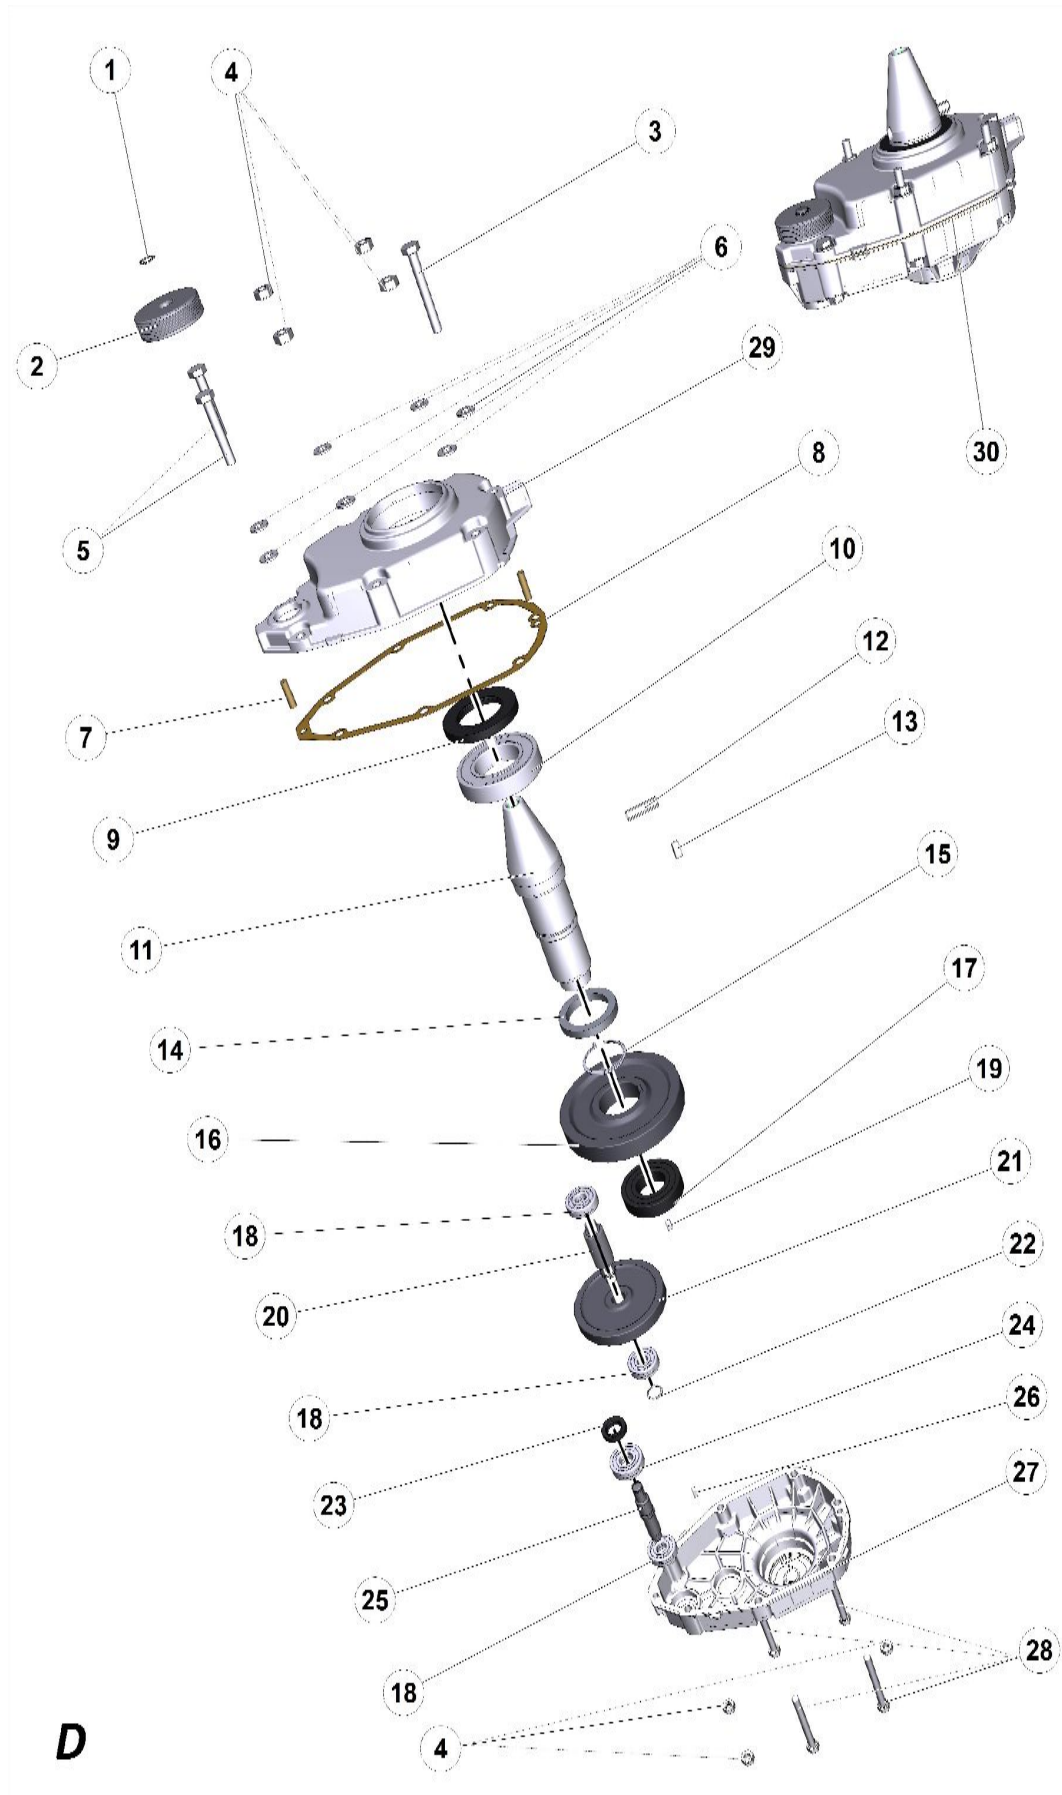

DRUM REDUCTION UNIT

B

N.	CODE	DESCRIPTION	UM	QTY
1	3206748	HANDLE	PZ	1
2	2223920	SELF-LOCKING NUT	PZ	2
3	2227320	CIRCLIP	PZ	1
4	3228750	HANDWHEEL SYNTESI	PZ	1
5	2222465	SCREW	PZ	3
6	3234642	REDUCER COVER	PZ	1
7	2204560	Bearing	PZ	1
8	2227320	CIRCLIP	PZ	1
9	3227876	WASHER	PZ	1
10	3213264	PINION/CONC.MIXER	PZ	2
11	3208771	SHAFT/CONC.MIXER	PZ	1
12	2229300	KEY/CONC.MIXER	PZ	1
13	2229259	KEY	PZ	2
14	3232764	Bearing	PZ	1
15	2227205	STOP RING	PZ	1
16	3208770	PIN	PZ	2
17	3234640	CAP/CONC.MIXER	PZ	1
18	2222467	SCREW	PZ	4
19	3208776	PIN	PZ	2
20	3208773	GEAR WHEEL/CONC.MIXER	PZ	1
21	3234639	REDUCTION GEAR CASING	PZ	1

N.	CODE	DESCRIPTION	UM	QTY
22	2230350	Grease nipple	PZ	1
23	2224220	WASHER	PZ	1
24	3208790	SHOCK ABSORBER/CONC.MIXER	PZ	1
25	3208789	Damper	PZ	1
26	3210606	SCREW	PZ	1
27	2204540	Bearing	PZ	1
28	3213893	SCREW	PZ	1
29	3237097	BEARING/MN	PZ	1
30	3213811	STOP RING	PZ	2
31	3234641	COVER	PZ	1
32	3209987	SCREW	PZ	3
33	3209786	TILTING DRUM GEARBOX/CONC.MIXER	PZ	1

GEAR BOX

D

N.	CODE	DESCRIPTION	UM	QTY
1	1227330	STOP RING	PZ	1
2	3235725	PULLEY	PZ	1
3	2222145	SCREW	PZ	1
4	2223650	NUT	PZ	7
5	2222148	SCREW	PZ	2
6	2224340	ROLLER/MORTAR PUMP	PZ	6
7	3213180	Gudgeon pin	PZ	2
8	3209811	GASKET/CONC.MIXER	PZ	1
9	3213179	OIL SEAL/CONC.MIXER	PZ	1
10	2204569	Bearing	PZ	1
11	3210474	SHAFT	PZ	1
12	3213177	PIN	PZ	1
13	3213178	KEY	PZ	1
14	3208966	SPACER	PZ	1
15	2227207	STOP RING	PZ	1
16	3208970	GEAR WHEEL	PZ	1
17	3213282	BEARING/MN	PZ	1
18	3209682	Bearing	PZ	3
19	2229259	KEY	PZ	1
20	3208975	PINION	PZ	1
21	3209801	GEAR WHEEL	PZ	1

N.	CODE	DESCRIPTION	UM	QTY
22	2227320	CIRCLIP	PZ	1
23	3200094	OIL SEAL/CONC.MIXER	PZ	1
24	3208983	Bearing	PZ	1
25	3209799	SHAFT	PZ	1
26	2229250	KEY	PZ	1
27	3209514L	REDUCTION GEAR CASING	PZ	1
28	3230223	SCREW 10X100 Z	PZ	4
29	3209515L	REDUCTION GEAR CASING	PZ	1
30	3210475	REDUCTION GEAR	PZ	1