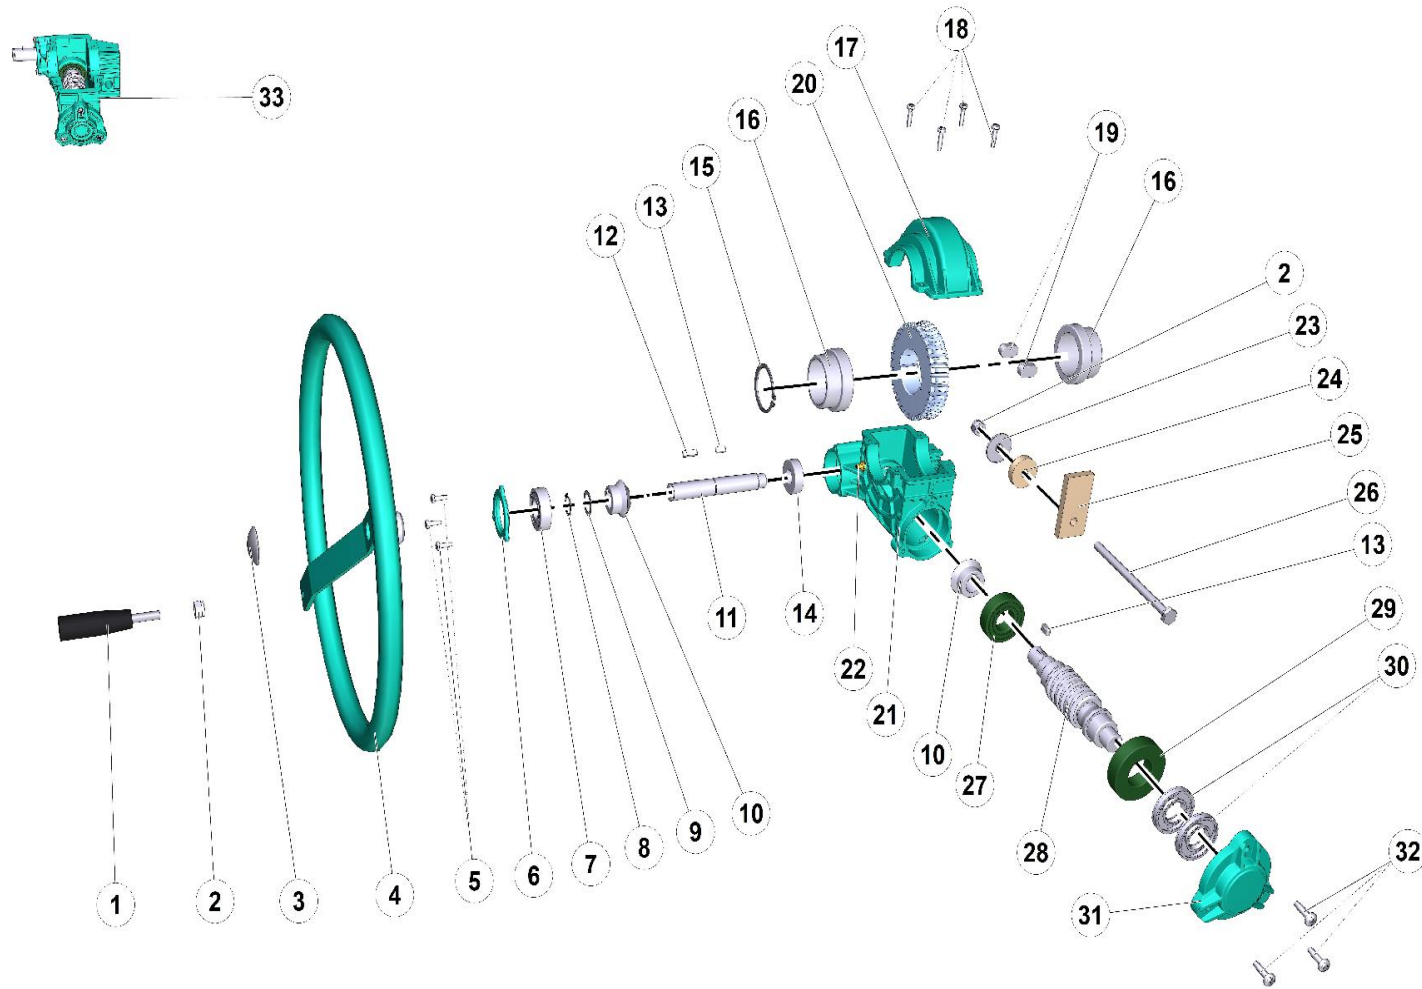

FRAME

E

N.	CODE	DESCRIPTION	UM	QTY
1	3228748	TOWBAR	PZ	1
2	3209009	BLOCK SUPPORT/CONC.MIXER	PZ	2
3	2227205	STOP RING	PZ	2
4	1222694	SCREW	PZ	1
5	2222154	SCREW	PZ	1
6	3211175	ALUMINUM RIVET 4.8X16 T16	PZ	2
7	2223920	SELF-LOCKING NUT	PZ	10
8	3209021	CRADLE	PZ	1
9	3209022	Arm	PZ	1
10	2222056	SCREW	PZ	4
11	2226503	SPLIT PIN	PZ	4
12	2211250	WHEELS	PZ	2
13	3228749	ARM LOCK	PZ	1
14	3209178	WASHER/CONC.MIXER	PZ	4
15	3228747	SALA SY 350 GROUP PAINTED	PZ	1

DRUM REDUCTION UNIT

B

N.	CODE	DESCRIPTION	UM	QTY
1	3206748	HANDLE	PZ	1
2	2223920	SELF-LOCKING NUT	PZ	2
3	2227320	CIRCLIP	PZ	1
4	3228750	HANDWHEEL SYNTESI	PZ	1
5	2222465	SCREW	PZ	3
6	3234642	REDUCER COVER	PZ	1
7	2204560	Bearing	PZ	1
8	2227320	CIRCLIP	PZ	1
9	3227876	WASHER	PZ	1
10	3213264	PINION/CONC.MIXER	PZ	2
11	3208771	SHAFT/CONC.MIXER	PZ	1
12	2229300	KEY/CONC.MIXER	PZ	1
13	2229259	KEY	PZ	2
14	3232764	Bearing	PZ	1
15	2227205	STOP RING	PZ	1
16	3208770	PIN	PZ	2
17	3234640	CAP/CONC.MIXER	PZ	1
18	2222467	SCREW	PZ	4
19	3208776	PIN	PZ	2
20	3208773	GEAR WHEEL/CONC.MIXER	PZ	1
21	3234639	REDUCTION GEAR CASING	PZ	1

N.	CODE	DESCRIPTION	UM	QTY
22	2230350	Grease nipple	PZ	1
23	2224220	WASHER	PZ	1
24	3208790	SHOCK ABSORBER/CONC.MIXER	PZ	1
25	3208789	Damper	PZ	1
26	3210606	SCREW	PZ	1
27	2204540	Bearing	PZ	1
28	3213893	SCREW	PZ	1
29	3237097	BEARING/MN	PZ	1
30	3213811	STOP RING	PZ	2
31	3234641	COVER	PZ	1
32	3209987	SCREW	PZ	3
33	3209786	TILTING DRUM GEARBOX/CONC.MIXER	PZ	1

N.	CODE	DESCRIPTION	UM	QTY
22	2227320	CIRCLIP	PZ	1
23	3200094	OIL SEAL/CONC.MIXER	PZ	1
24	3208983	Bearing	PZ	1
25	3209799	SHAFT	PZ	1
26	2229250	KEY	PZ	1
27	3209514L	REDUCTION GEAR CASING	PZ	1
28	3230223	SCREW 10X100 Z	PZ	4
29	3209515L	REDUCTION GEAR CASING	PZ	1
30	3210475	REDUCTION GEAR	PZ	1