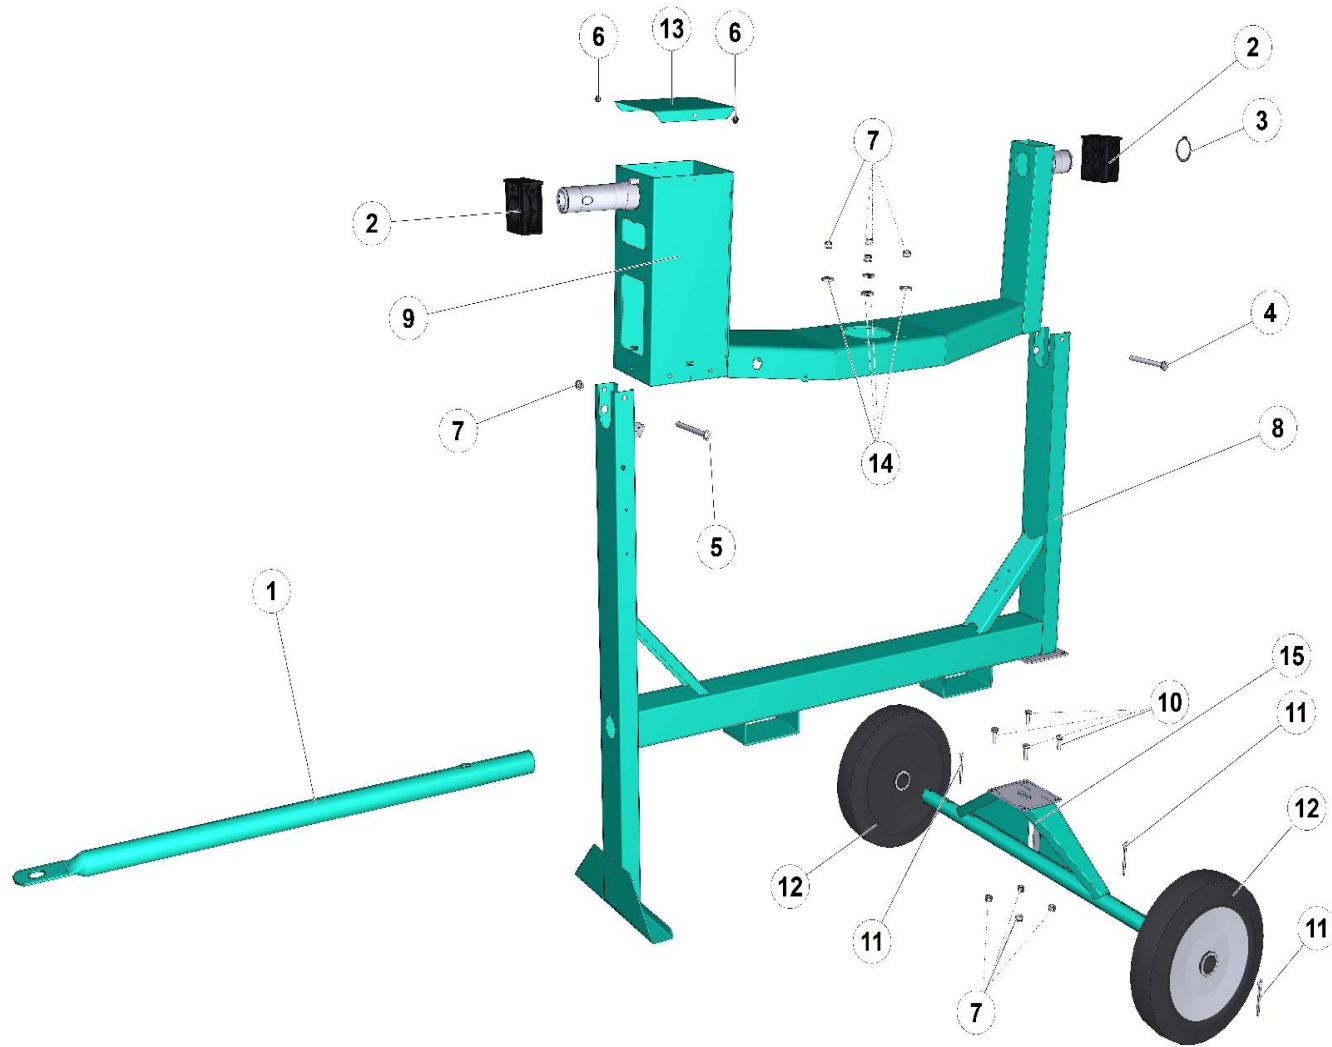

FRAME

E

N.	CODE	DESCRIPTION	UM	QTY
1	3228748	TOWBAR	PZ	1
2	3209009	BLOCK SUPPORT/CONC.MIXER	PZ	2
3	2227205	STOP RING	PZ	2
4	1222694	SCREW	PZ	1
5	2222154	SCREW	PZ	1
6	3211175	ALUMINUM RIVET 4.8X16 T16	PZ	2
7	2223920	SELF-LOCKING NUT	PZ	10
8	3209021	CRADLE	PZ	1
9	3209022	Arm	PZ	1
10	2222056	SCREW	PZ	4
11	2226503	SPLIT PIN	PZ	4
12	2211250	WHEELS	PZ	2
13	3228749	ARM LOCK	PZ	1
14	3209178	WASHER/CONC.MIXER	PZ	4
15	3228747	SALA SY 350 GROUP PAINTED	PZ	1

DRUM REDUCTION UNIT

B

N.	CODE	DESCRIPTION	UM	QTY
1	3206748	HANDLE	PZ	1
2	2223920	SELF-LOCKING NUT	PZ	2
3	2227320	CIRCLIP	PZ	1
4	3228750	HANDWHEEL SYNTESI	PZ	1
5	2222465	SCREW	PZ	3
6	3234642	REDUCER COVER	PZ	1
7	2204560	Bearing	PZ	1
8	2227320	CIRCLIP	PZ	1
9	3227876	WASHER	PZ	1
10	3213264	PINION/CONC.MIXER	PZ	2
11	3208771	SHAFT/CONC.MIXER	PZ	1
12	2229300	KEY/CONC.MIXER	PZ	1
13	2229259	KEY	PZ	2
14	3232764	Bearing	PZ	1
15	2227205	STOP RING	PZ	1
16	3208770	PIN	PZ	2
17	3234640	CAP/CONC.MIXER	PZ	1
18	2222467	SCREW	PZ	4
19	3208776	PIN	PZ	2
20	3208773	GEAR WHEEL/CONC.MIXER	PZ	1
21	3234639	REDUCTION GEAR CASING	PZ	1

N.	CODE	DESCRIPTION	UM	QTY
22	2230350	Grease nipple	PZ	1
23	2224220	WASHER	PZ	1
24	3208790	SHOCK ABSORBER/CONC.MIXER	PZ	1
25	3208789	Damper	PZ	1
26	3210606	SCREW	PZ	1
27	2204540	Bearing	PZ	1
28	3213893	SCREW	PZ	1
29	3237097	BEARING/MN	PZ	1
30	3213811	STOP RING	PZ	2
31	3234641	COVER	PZ	1
32	3209987	SCREW	PZ	3
33	3209786	TILTING DRUM GEARBOX/CONC.MIXER	PZ	1

GEAR BOX

D

N.	CODE	DESCRIPTION	UM	QTY
1	1227330	STOP RING	PZ	1
2	3235725	PULLEY	PZ	1
3	2222145	SCREW	PZ	1
4	2223650	NUT	PZ	7
5	2222148	SCREW	PZ	2
6	2224340	ROLLER/MORTAR PUMP	PZ	6
7	3213180	Gudgeon pin	PZ	2
8	3209811	GASKET/CONC.MIXER	PZ	1
9	3213179	OIL SEAL/CONC.MIXER	PZ	1
10	2204569	Bearing	PZ	1
11	3210474	SHAFT	PZ	1
12	3213177	PIN	PZ	1
13	3213178	KEY	PZ	1
14	3208966	SPACER	PZ	1
15	2227207	STOP RING	PZ	1
16	3208970	GEAR WHEEL	PZ	1
17	3213282	BEARING/MN	PZ	1
18	3209682	Bearing	PZ	3
19	2229259	KEY	PZ	1
20	3208975	PINION	PZ	1
21	3209801	GEAR WHEEL	PZ	1